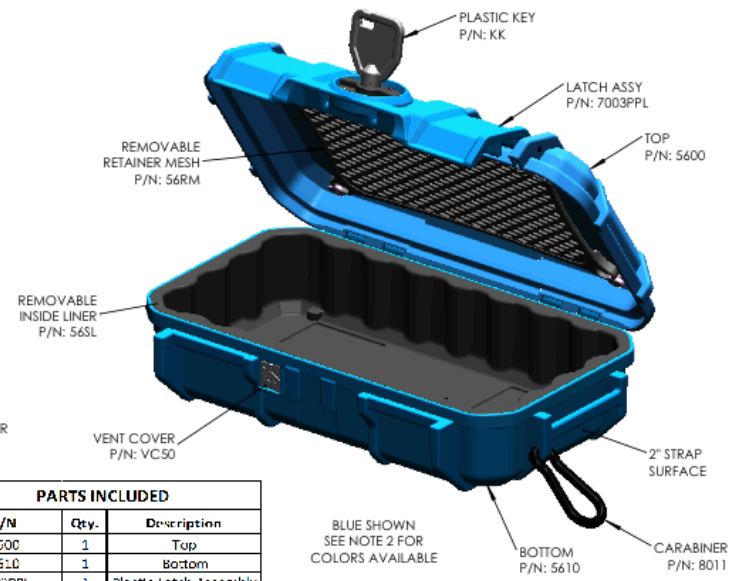

SE56

HARDERBACK

Maletas Industriales | Maletines Militares
Estuches de Protección | Cajas Polipropileno
Mochilas Resistentes | Cajas Biometricas

[Draw]

NOTES:

- 1) Material: Polycarbonate
- 2) Colors available: Black, orange, blue, red, green, yellow.
- 3) Maximum usable inside dimensions are:
8" X 4" X 2 1/8"
8.00" X 4.00" X 2.13"

PARTS INCLUDED		
P/N	Qty.	Description
5600	1	Top
5610	1	Bottom
7003PPL	1	Plastic Latch Assembly
56RM	1	Retainer Mesh
56SL	1	Inside Seal Liner
VC50	1	Vent Cover
8011	1	Carabiner
KK	1	Plastic Key Set

BLUE SHOWN
SEE NOTE 2 FOR
COLORS AVAILABLE