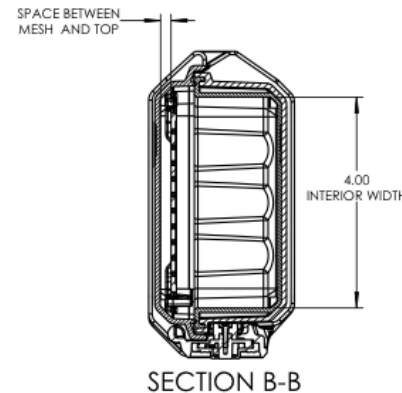

SE56

HARDERBACK

Maletas Industriales | Maletines Militares
Estuches de Protección | Cajas Polipropileno
Mochilas Resistentes | Cajas Biometricas

[Draw]

NOTES:

- 1) Material: Polycarbonate
- 2) Colors available: Black, orange, blue, red, green, yellow.
- 3) Maximum usable inside dimensions are:
8" X 4" X 2 1/8"
8.00" X 4.00" X 2.13"

PARTS INCLUDED		
P/N	Qty.	Description
5600	1	Top
5610	1	Bottom
7003PPL	1	Plastic Latch Assembly
56RM	1	Retainer Mesh
56SL	1	Inside Seal Liner
VC50	1	Vent Cover
8011	1	Carabiner
KK	1	Plastic Key Set

BLUE SHOWN
SEE NOTE 2 FOR
COLORS AVAILABLE