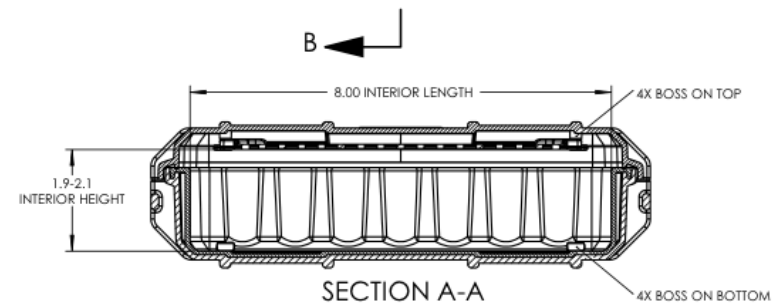

SE56

HARDERBACK

Maletas Industriales | Maletines Militares
Estuches de Protección | Cajas Polipropileno
Mochilas Resistentes | Cajas Biometricas

[Draw]

NOTES:

- 1) Material: Polycarbonate
- 2) Colors available: Black, orange, blue, red, green, yellow.
- 3) Maximum usable inside dimensions are:
8" X 4" X 2 1/8"
8.00" X 4.00" X 2.13"

PARTS INCLUDED		
P/N	Qty.	Description
5600	1	Top
5610	1	Bottom
7003PPL	1	Plastic Latch Assembly
56RM	1	Retainer Mesh
56SL	1	Inside Seal Liner
VC50	1	Vent Cover
8011	1	Carabiner
KK	1	Plastic Key Set

BLUE SHOWN
SEE NOTE 2 FOR
COLORS AVAILABLE