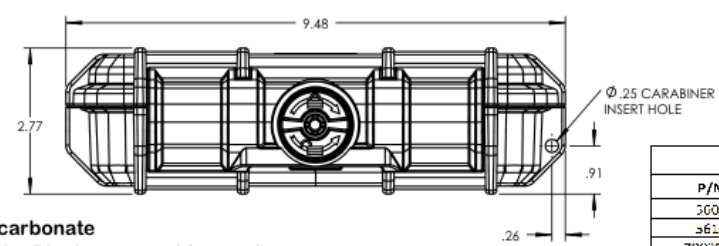

SE56

HARDERBACK

Maletas Industriales | Maletines Militares
Estuches de Protección | Cajas Polipropileno
Mochilas Resistentes | Cajas Biometricas

[Draw]

NOTES:

- 1) Material: Polycarbonate
- 2) Colors available: Black, orange, blue, red, green, yellow.
- 3) Maximum usable inside dimensions are:
8" X 4" X 2 1/8"
8.00" X 4.00" X 2.13"

PARTS INCLUDED		
P/N	Qty.	Description
5600	1	Top
5610	1	Bottom
7003PPL	1	Plastic Latch Assembly
56RM	1	Retainer Mesh
56SL	1	Inside Seal Liner
VC50	1	Vent Cover
8011	1	Carabiner
KK	1	Plastic Key Set

BLUE SHOWN
SEE NOTE 2 FOR
COLORS AVAILABLE