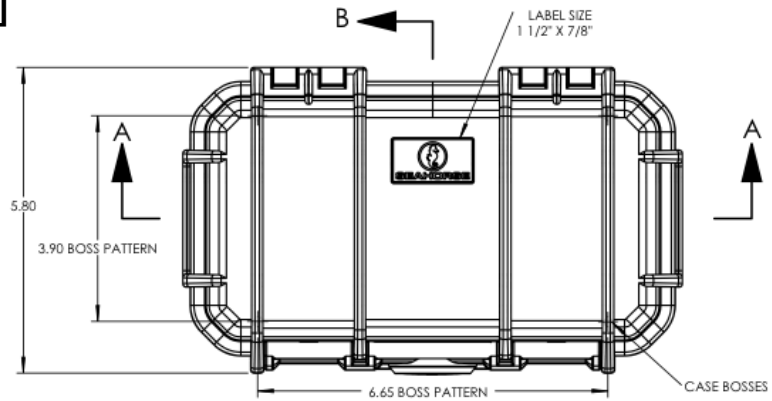

SE56

HARDERBACK

Maletas Industriales | Maletines Militares
Estuches de Protección | Cajas Polipropileno
Mochilas Resistentes | Cajas Biometricas

[Draw]

NOTES:

- 1) Material: Polycarbonate
- 2) Colors available: Black, orange, blue, red, green, yellow.
- 3) Maximum usable inside dimensions are:
8" X 4" X 2 1/8"
8.00" X 4.00" X 2.13"

PARTS INCLUDED		
P/N	Qty.	Description
5600	1	Top
5610	1	Bottom
7003PPL	1	Plastic Latch Assembly
56RM	1	Retainer Mesh
56SL	1	Inside Seal Liner
VC50	1	Vent Cover
8011	1	Carabiner
KK	1	Plastic Key Set

BLUE SHOWN
SEE NOTE 2 FOR
COLORS AVAILABLE